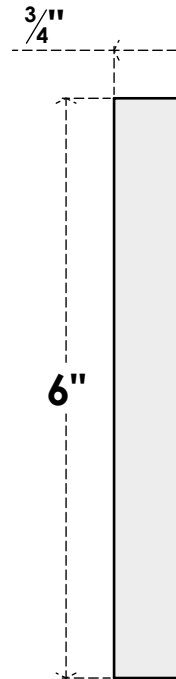

ROSP060X060X075SDG12

6"W X 6"H X 3/4"P STANDARD SEDGWICK SPIRAL ROSETTE WITH SQUARE EDGE, ARCHITECTURAL GRADE PVC

FRONT

SIDE

EKENA MILLWORK
2300 WEST MAIN ST.
CLARKSVILLE, TX 75426
TOLL FREE: 866-607-0453
WWW.EKENAMILLWORK.COM

NOTES

1. INSTALLATION TO BE COMPLETED IN ACCORDANCE WITH MANUFACTURER'S SPECIFICATIONS.
2. DRAWING MAY NOT BE TO SCALE
3. THIS DRAWING IS INTENDED FOR DESIGN AND PLANNING PURPOSES ONLY.
4. ALL INFORMATION CONTAINED HEREIN WAS CURRENT AT THE TIME OF DEVELOPMENT BUT MUST BE REVIEWED AND APPROVED BY THE PRODUCT MANUFACTURER TO BE CONSIDERED ACCURATE.
5. ARCHITECTURAL GRADE PVC PRODUCTS ARE MADE FROM EXPANDED CELLULAR PVC AND COME NATURALLY WHITE BUT MAY BE PAINTED