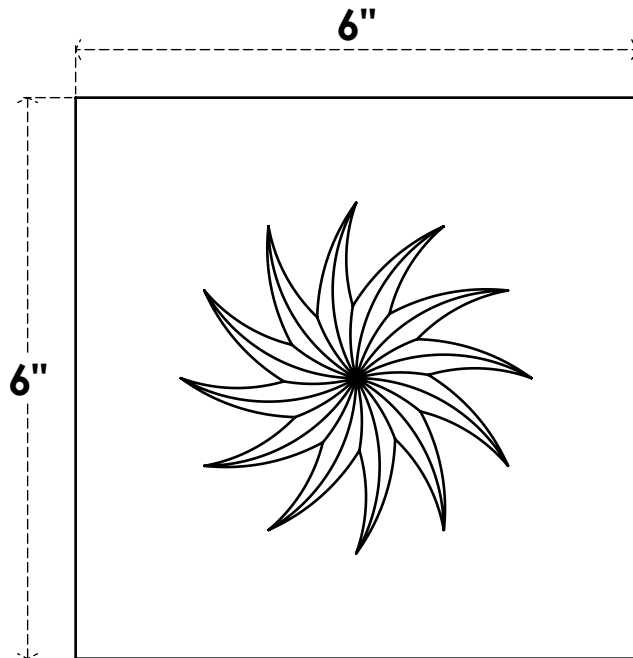

ROSP060X060X075SDG12

6"W X 6"H X 3/4"P STANDARD SEDGWICK SPIRAL ROSETTE WITH SQUARE EDGE, ARCHITECTURAL GRADE PVC

FRONT

SIDE

EKENA MILLWORK
2300 WEST MAIN ST.
CLARKSVILLE, TX 75426
TOLL FREE: 866-607-0453
WWW.EKENAMILLWORK.COM